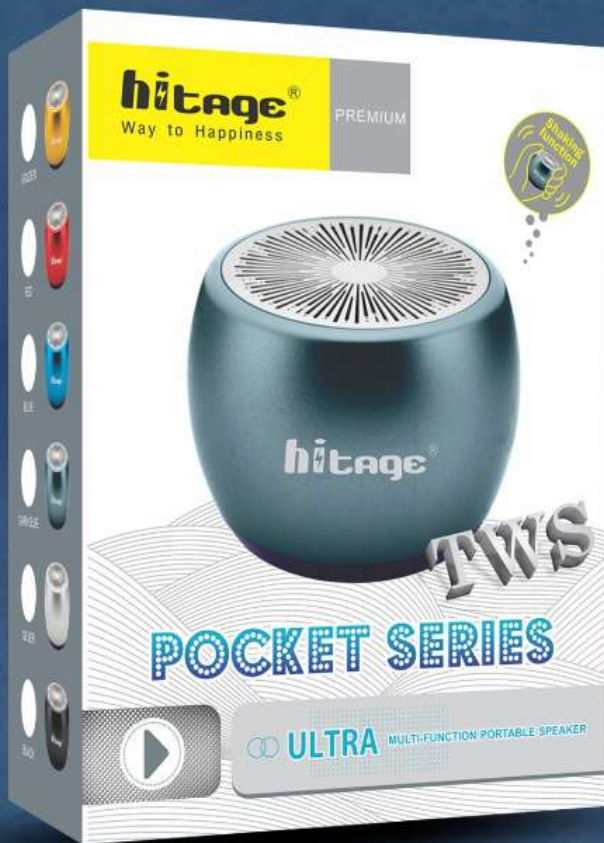

NEW ARRIVAL

POCKET SERIES

ULTRA

MULTI-FUNCTION PORTABLE SPEAKER

TWS

GOLDEN

RED

BLUE

DARK BLUE

SILVER

BLACK

COLOR : 6 *1CNT QUANTITY 60 PCS

India's Fastest Growing Brand