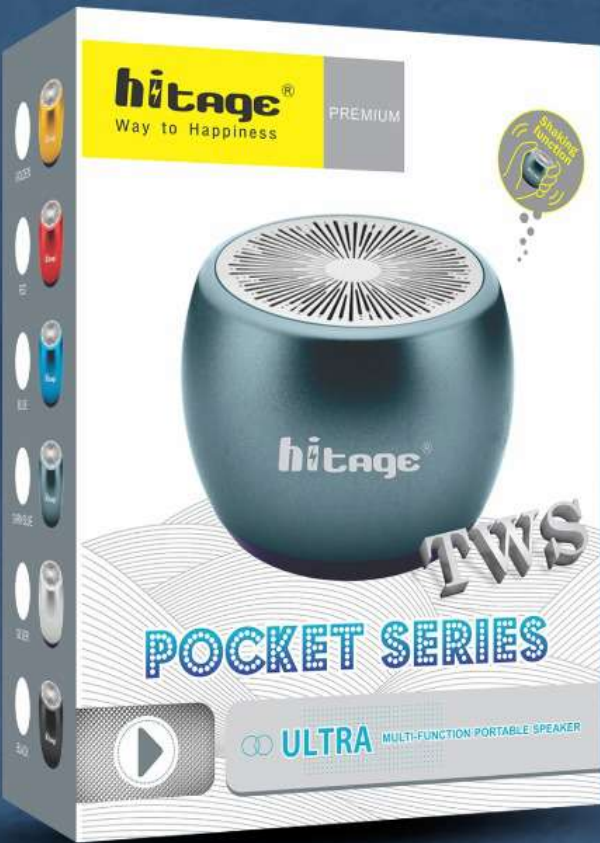

AUX

NEW ARRIVAL

PORTABLE SPEAKER

Glare

1200 mAh
Battery with IC

***1CNT QUANTITY 50 PCS**

NEW ARRIVAL

MULTIMEDIA WIRELESS SPEAKER

LOUDY

RGB LIGHTING, GOOD SOUND AND TIGHT BASS **BT-5.0**

4800mAh
BIG Battery

8" x 2

WIRELESS SPEAKER

***1CNT QUANTITY 04 PCS**

Fastest Growing Brand

NEW ARRIVAL

POCKET SERIES

ULTRA

MULTI-FUNCTION PORTABLE SPEAKER

TWS

GOLDEN

RED

BLUE

DARK BLUE

SILVER

BLACK

COLOR : 6 *1CNT QUANTITY 60 PCS

India's Fastest Growing Brand

NEW ARRIVAL

TINY SERIES

UNIQUE | MULTI-FUNCTION
PORTABLE SPEAKER

TWS