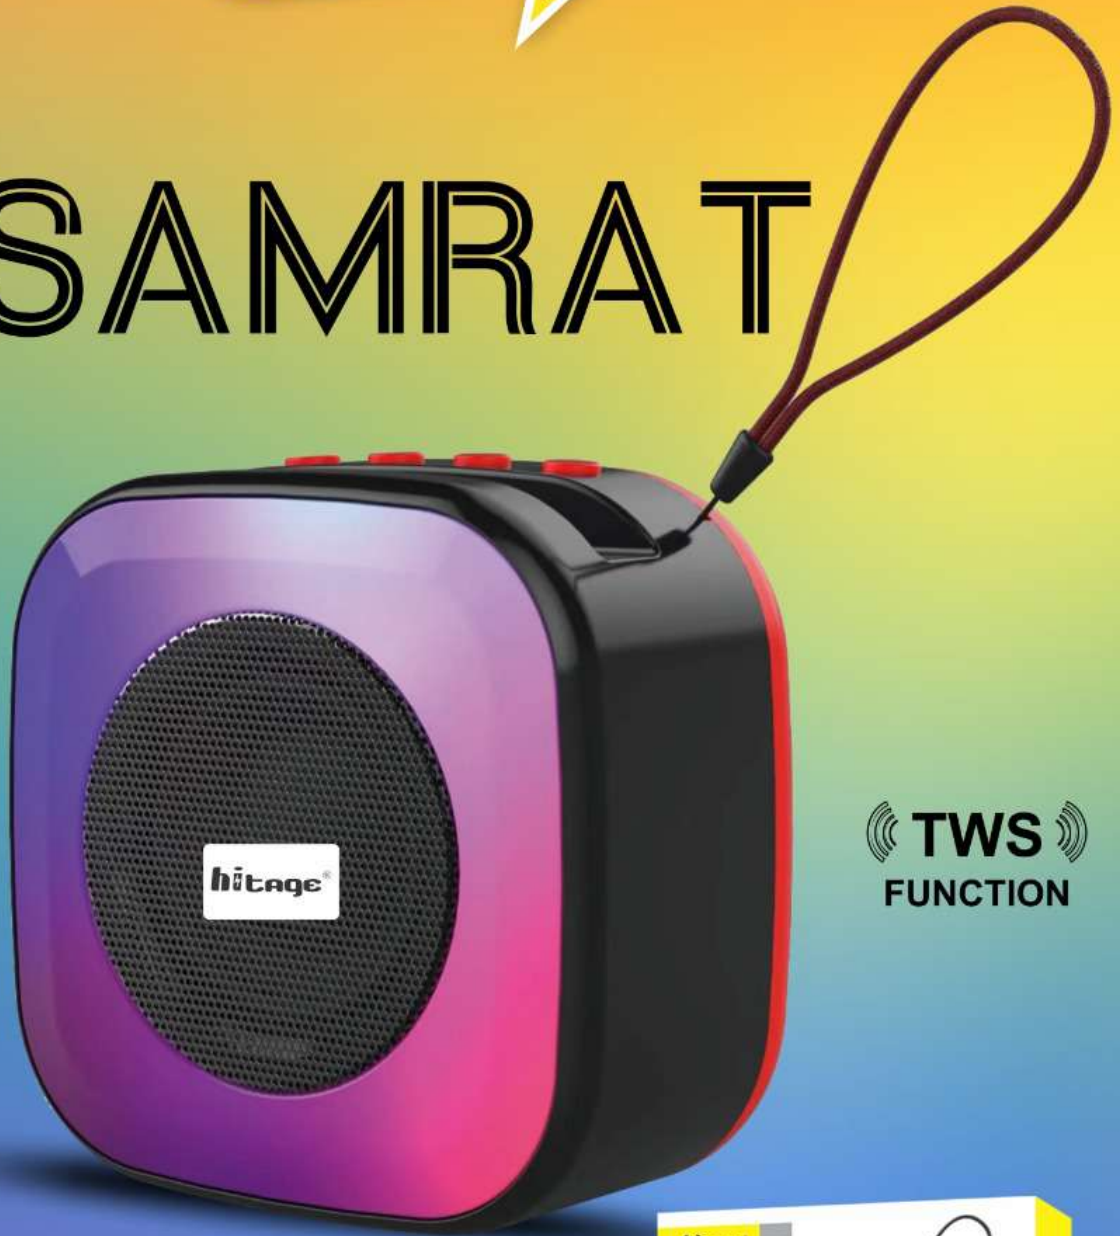

CRYSTAL

PRODUCT
COLOR SELECTION

Color : 5 | *1CNT QUANTITY 100 PCS

INDIA'S FASTEST GROWING BRAND

NEW
ARRIVAL

SAMRAT

TWS
FUNCTION

WIRELESS SPEAKER