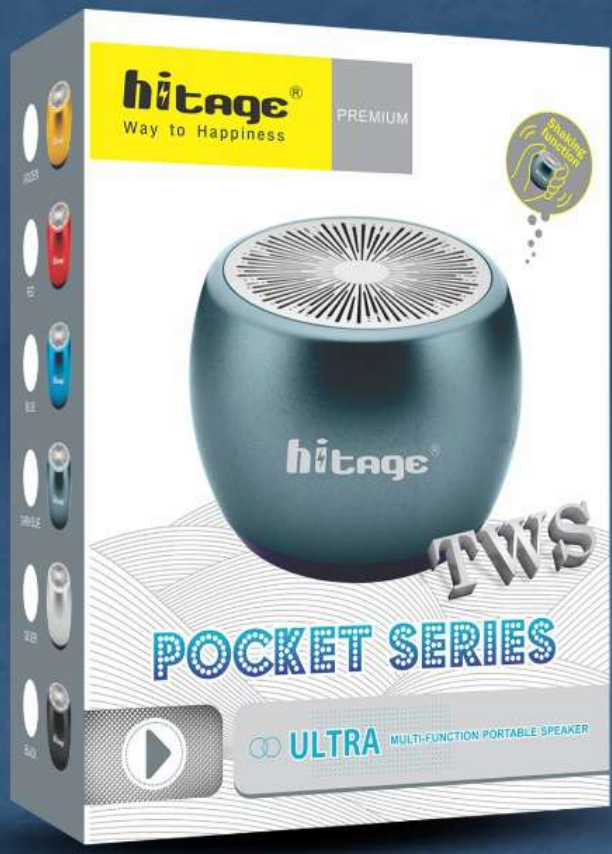

NEW ARRIVAL

POCKET SERIES

ULTRA

MULTI-FUNCTION PORTABLE SPEAKER

COLOR : 6 *1CNT QUANTITY 60 PCS

India's Fastest Growing Brand