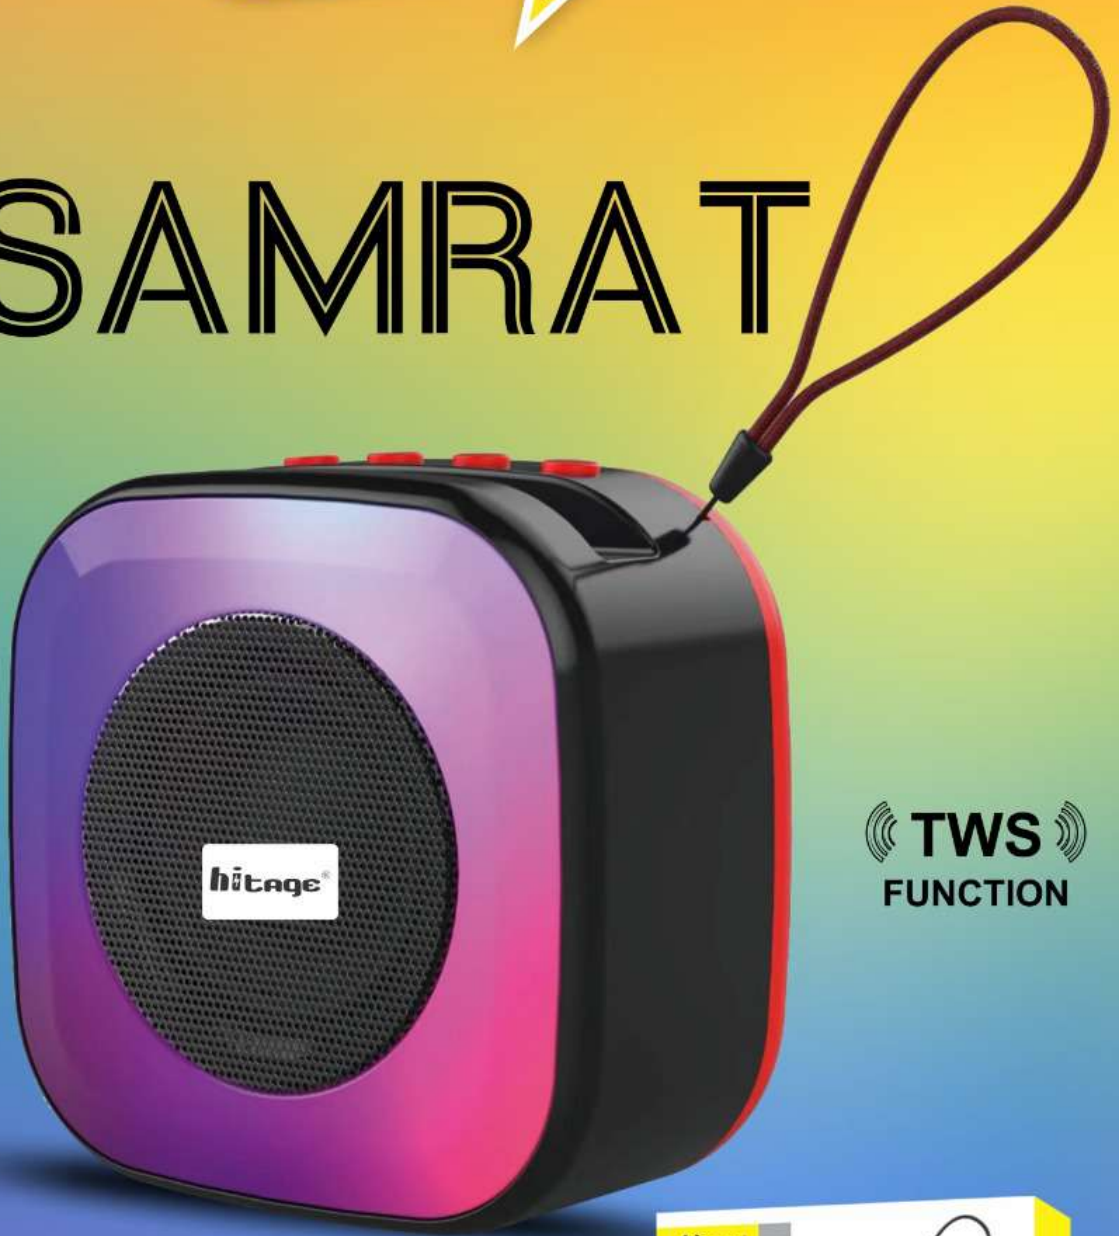

NEW
ARRIVAL

SAMRAT

TWS
FUNCTION

WIRELESS SPEAKER